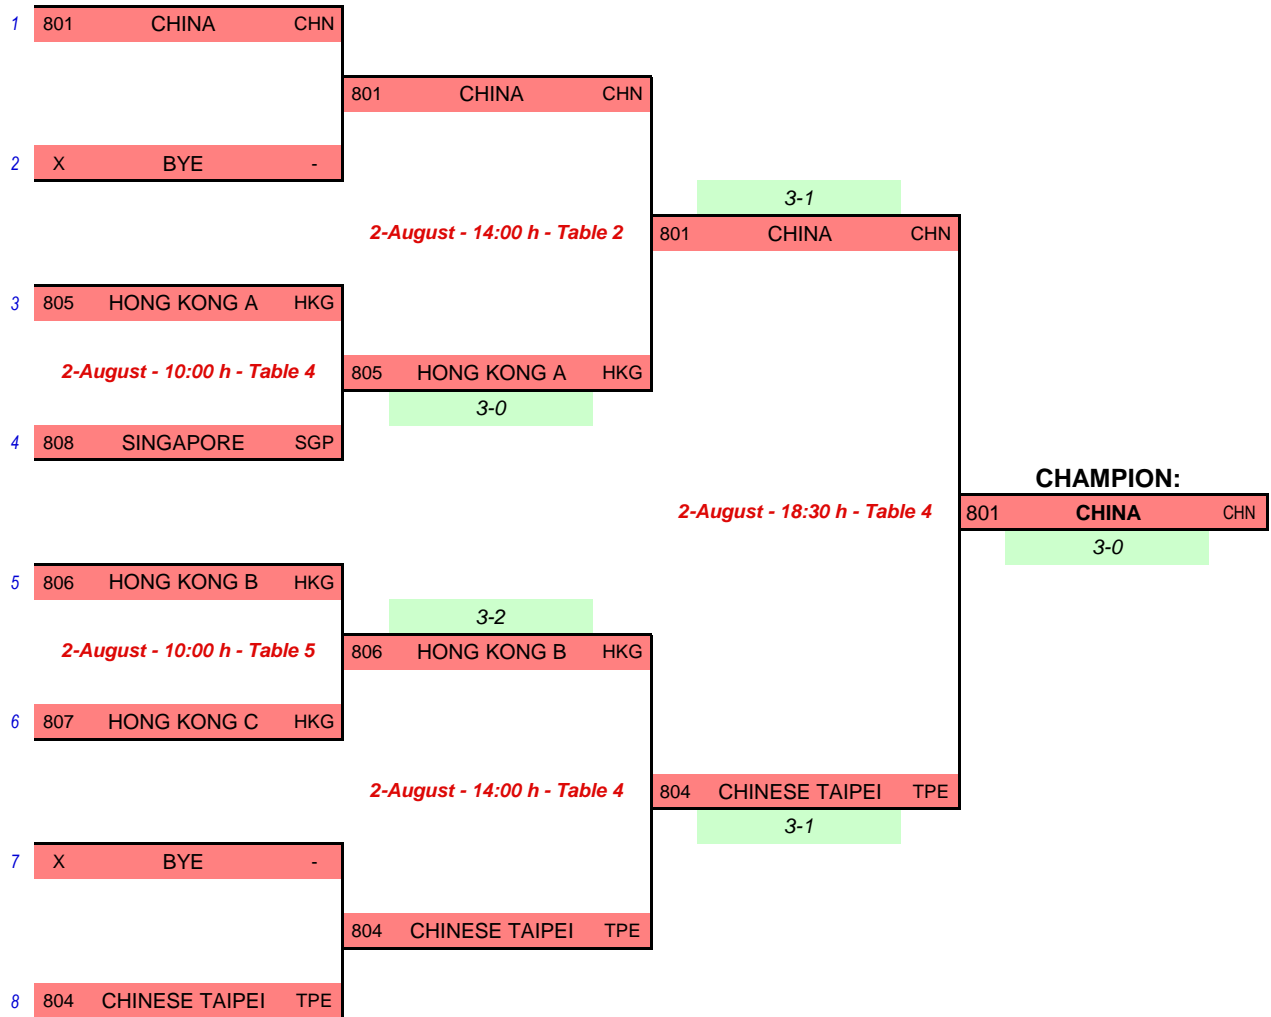

## CADET GIRLS' TEAM EVENT - MAIN DRAW

## CADET GIRLS' TEAM - DETAILED RESULTS

Event:	Cadet Girls		Stage:	Main Draw - Quarter-Final 1		Day:	2-Aug		Time:	10:00		Table:	4	
HONG KONG A			3 - 0		SINGAPORE			1st	2nd	3rd	4th	5th	Res.	Total
A	228	NG Wing Lam	-	X	241	CHENG Yoke Ning Janissa	11 - 1	11 - 3	11 - 9	-	-	3 - 0	1 - 0	
B	216	HUI Wai Phoebe	-	Y	251	ZHOU Jingyi	9 - 11	13 - 11	8 - 11	11 - 8	11 - 5	3 - 2	2 - 0	
db	216	HUI Wai Phoebe	-	db	241	CHENG Yoke Ning Janissa	11 - 4	11 - 4	11 - 2	-	-	3 - 0	3 - 0	
	228	NG Wing Lam			251	ZHOU Jingyi								
A	228	NG Wing Lam	-	Y	251	ZHOU Jingyi	-	-	-	-	-	0 - 0	3 - 0	
B	216	HUI Wai Phoebe	-	X	241	CHENG Yoke Ning Janissa	-	-	-	-	-	0 - 0	3 - 0	

Event:	Cadet Girls		Stage:	Main Draw - Quarter-Final 2		Day:	2-Aug		Time:	10:00		Table:	5	
HONG KONG C			2 - 3		HONG KONG B			1st	2nd	3rd	4th	5th	Res.	Total
A	220	LEE Hoi Man Karen	-	X	235	YENN Ho Ching	8 - 11	11 - 7	11 - 13	12 - 10	12 - 10	3 - 2	1 - 0	
B	234	WONG Hoi Tung	-	Y	211	CHAN Shiu Lam Chelsea	11 - 9	11 - 7	9 - 11	8 - 11	10 - 12	2 - 3	1 - 1	
db	220	LEE Hoi Man Karen	-	db	235	YENN Ho Ching	6 - 11	12 - 10	11 - 5	11 - 8	-	3 - 1	2 - 1	
	217	KONG Tsz Lam			211	CHAN Shiu Lam Chelsea								
A	220	LEE Hoi Man Karen	-	Y	211	CHAN Shiu Lam Chelsea	2 - 11	6 - 11	11 - 7	8 - 11	-	1 - 3	2 - 2	
B	234	WONG Hoi Tung	-	X	235	YENN Ho Ching	11 - 8	8 - 11	11 - 13	11 - 8	10 - 12	2 - 3	2 - 3	

Event:	Cadet Girls		Stage:	Main Draw - Semi-Final 1		Day:	2-Aug		Time:	14:00		Table:	2	
HONG KONG A			1 - 3		CHINA			1st	2nd	3rd	4th	5th	Res.	Total
A	228	NG Wing Lam	-	X	206	YANG Yiyun	11 - 9	11 - 2	5 - 11	11 - 6	-	3 - 1	1 - 0	
B	216	HUI Wai Phoebe	-	Y	202	CHEN Yi	11 - 5	5 - 11	7 - 11	3 - 11	-	1 - 3	1 - 1	
db	216	HUI Wai Phoebe	-	db	203	LI Yuqi	4 - 11	11 - 8	5 - 11	11 - 6	9 - 11	2 - 3	1 - 2	
	228	NG Wing Lam			202	CHEN Yi								
A	228	NG Wing Lam	-	Y	202	CHEN Yi	5 - 11	8 - 11	12 - 10	4 - 11	-	1 - 3	1 - 3	
B	216	HUI Wai Phoebe	-	X	206	YANG Yiyun	-	-	-	-	-	0 - 0	1 - 3	