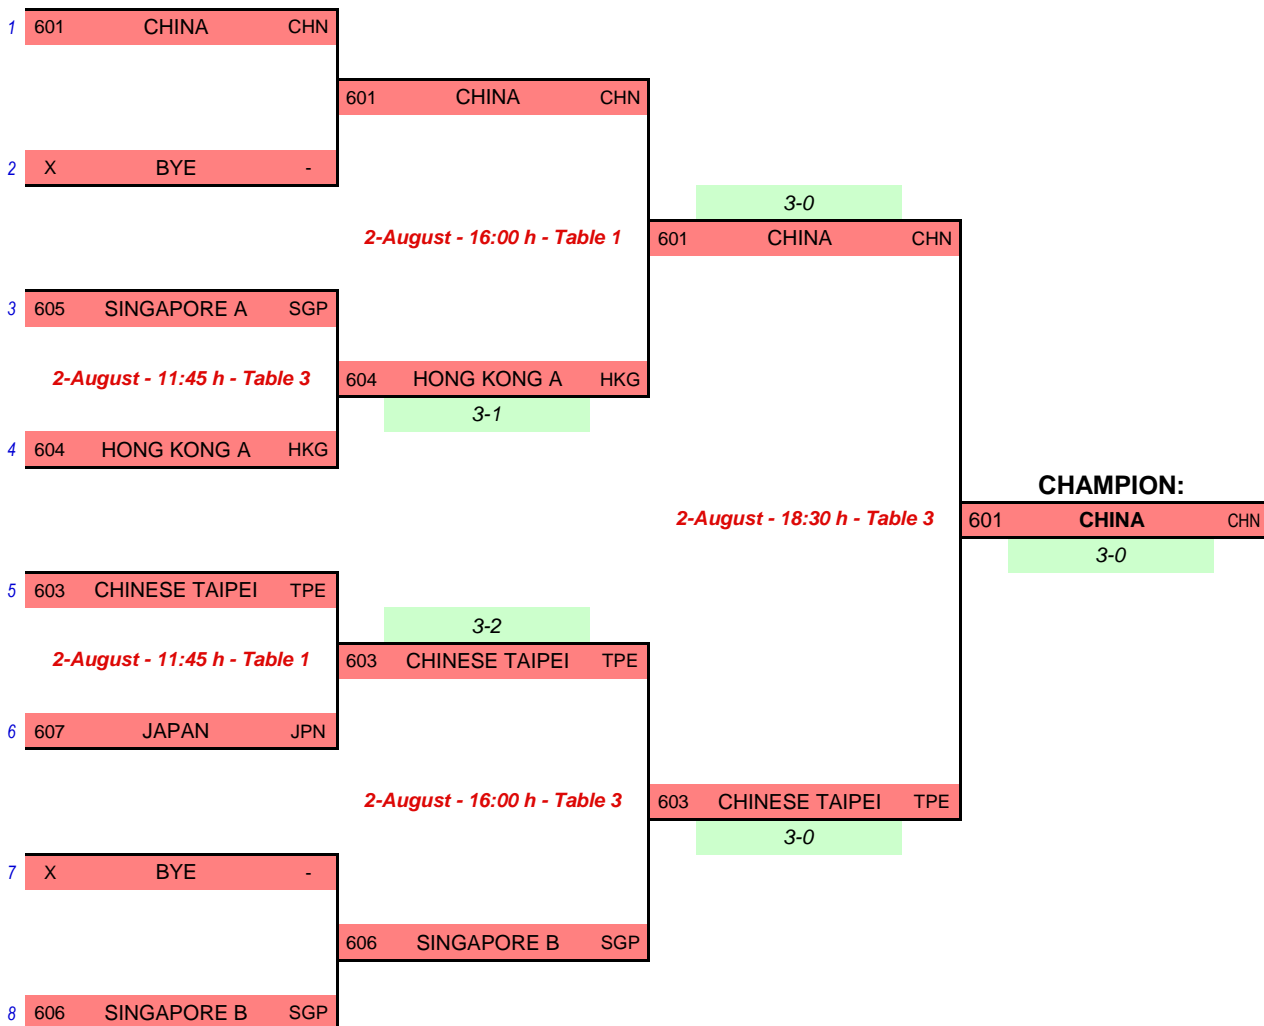

JUNIOR GIRLS' TEAM EVENT - MAIN DRAW

JUNIOR GIRLS' TEAM - DETAILED RESULTS

Event:	Junior Girls	Stage:	Main Draw - Quarter-Final 1	Day:	2-Aug	Time:	11:45	Table:	3		
HONG KONG A		3 - 1	SINGAPORE A	1st	2nd	3rd	4th	5th	Res.	Total	
A	221 LEE Ka Yee	- X	243 GOI Rui Xuan	11 - 7	7 - 11	7 - 11	4 - 11	-	1-3	0 - 1	
B	233 WONG Chin Yau	- Y	249 WONG Xin Ru	11 - 7	8 - 11	11 - 3	11 - 6	-	3-1	1 - 1	
C	212 CHAU Wing Sze	- Z	245 LIM Eunice	12 - 10	11 - 5	10 - 12	6 - 11	11 - 6	3-2	2 - 1	
A	221 LEE Ka Yee	- Y	249 WONG Xin Ru	2 - 11	11 - 6	11 - 5	4 - 11	11 - 7	3-2	3 - 1	
B	233 WONG Chin Yau	- X	243 GOI Rui Xuan	-	-	-	-	-	0-0	3 - 1	

Event:	Junior Girls	Stage:	Main Draw - Quarter-Final 2	Day:	2-Aug	Time:	11:45	Table:	1		
JAPAN		2 - 3	CHINESE TAIPEI	1st	2nd	3rd	4th	5th	Res.	Total	
A	239 OJIO Haruna	- X	263 TSAI Yu-Chin	11 - 8	11 - 3	11 - 2	-	-	3-0	1 - 0	
B	238 AKAE Kaho	- Y	261 SU Pei-Ling	11 - 3	7 - 11	12 - 14	6 - 11	-	1-3	1 - 1	
C	240 YUMOTO Fuwa	- Z	264 WEN Ruei-Ling	11 - 8	2 - 11	9 - 11	6 - 11	-	1-3	1 - 2	
A	239 OJIO Haruna	- Y	261 SU Pei-Ling	9 - 11	9 - 11	12 - 10	11 - 7	11 - 8	3-2	2 - 2	
B	238 AKAE Kaho	- X	263 TSAI Yu-Chin	6 - 11	11 - 13	11 - 3	7 - 11	-	1-3	2 - 3	

Event:	Junior Girls	Stage:	Main Draw - Semi-Final 1	Day:	2-Aug	Time:	16:00	Table:	1		
CHINA		3 - 0	HONG KONG A	1st	2nd	3rd	4th	5th	Res.	Total	
A	204 QIAN Tianyi	- X	233 WONG Chin Yau	11 - 4	7 - 11	11 - 6	11 - 7	-	3-1	1 - 0	
B	205 SHI Xunyao	- Y	221 LEE Ka Yee	9 - 11	6 - 11	11 - 8	11 - 8	11 - 9	3-2	2 - 0	
C	207 ZHANG Binyue	- Z	212 CHAU Wing Sze	12 - 10	11 - 5	11 - 6	-	-	3-0	3 - 0	
A	204 QIAN Tianyi	- Y	221 LEE Ka Yee	-	-	-	-	-	0-0	3 - 0	
B	205 SHI Xunyao	- X	233 WONG Chin Yau	-	-	-	-	-	0-0	3 - 0	